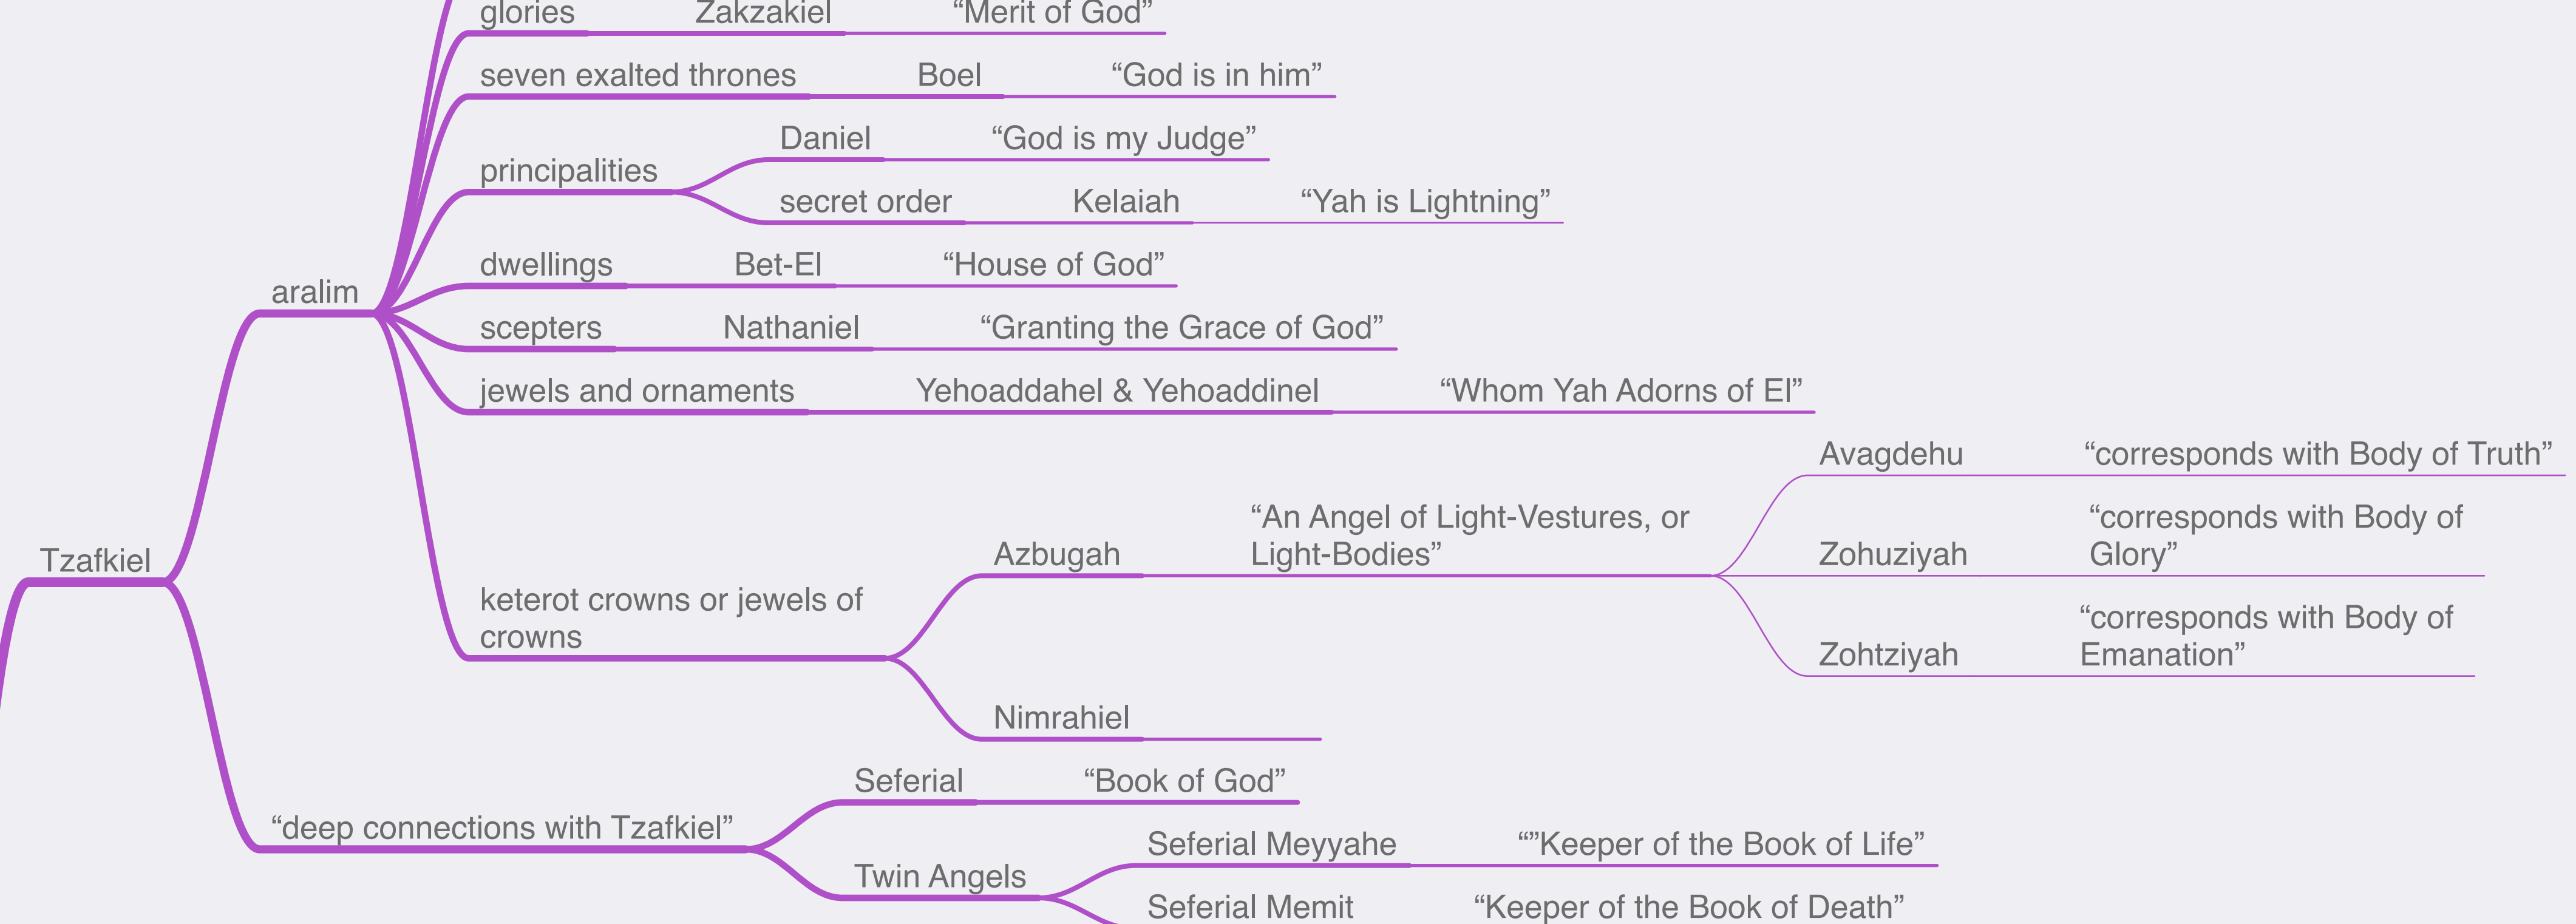

revealed

Design: Brother Brandon