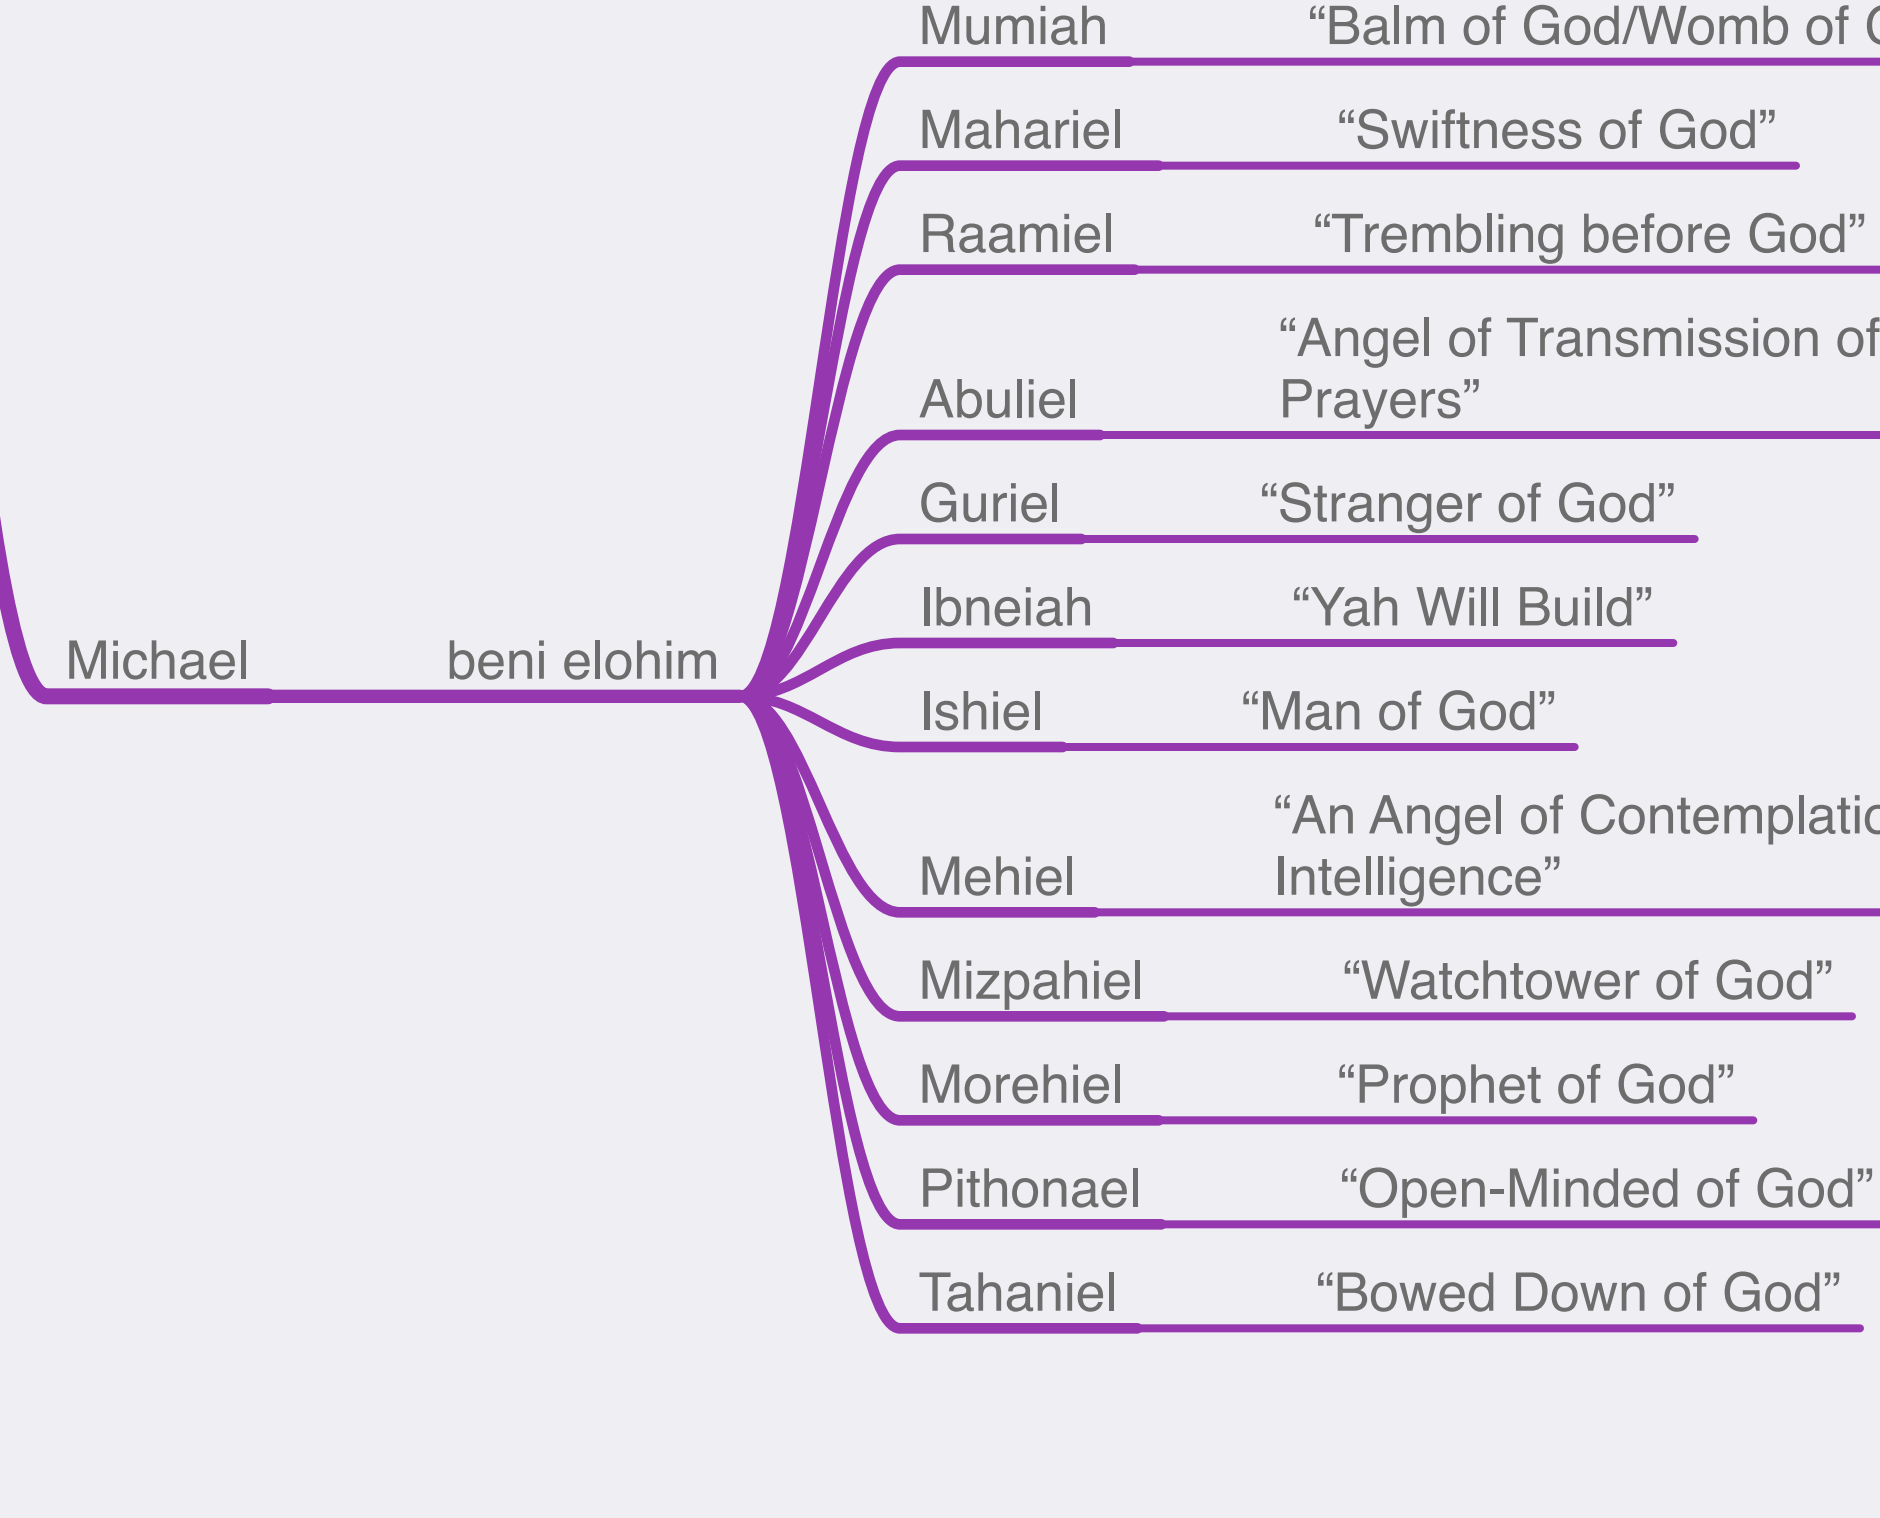

revealed

Design: Brother Brandon