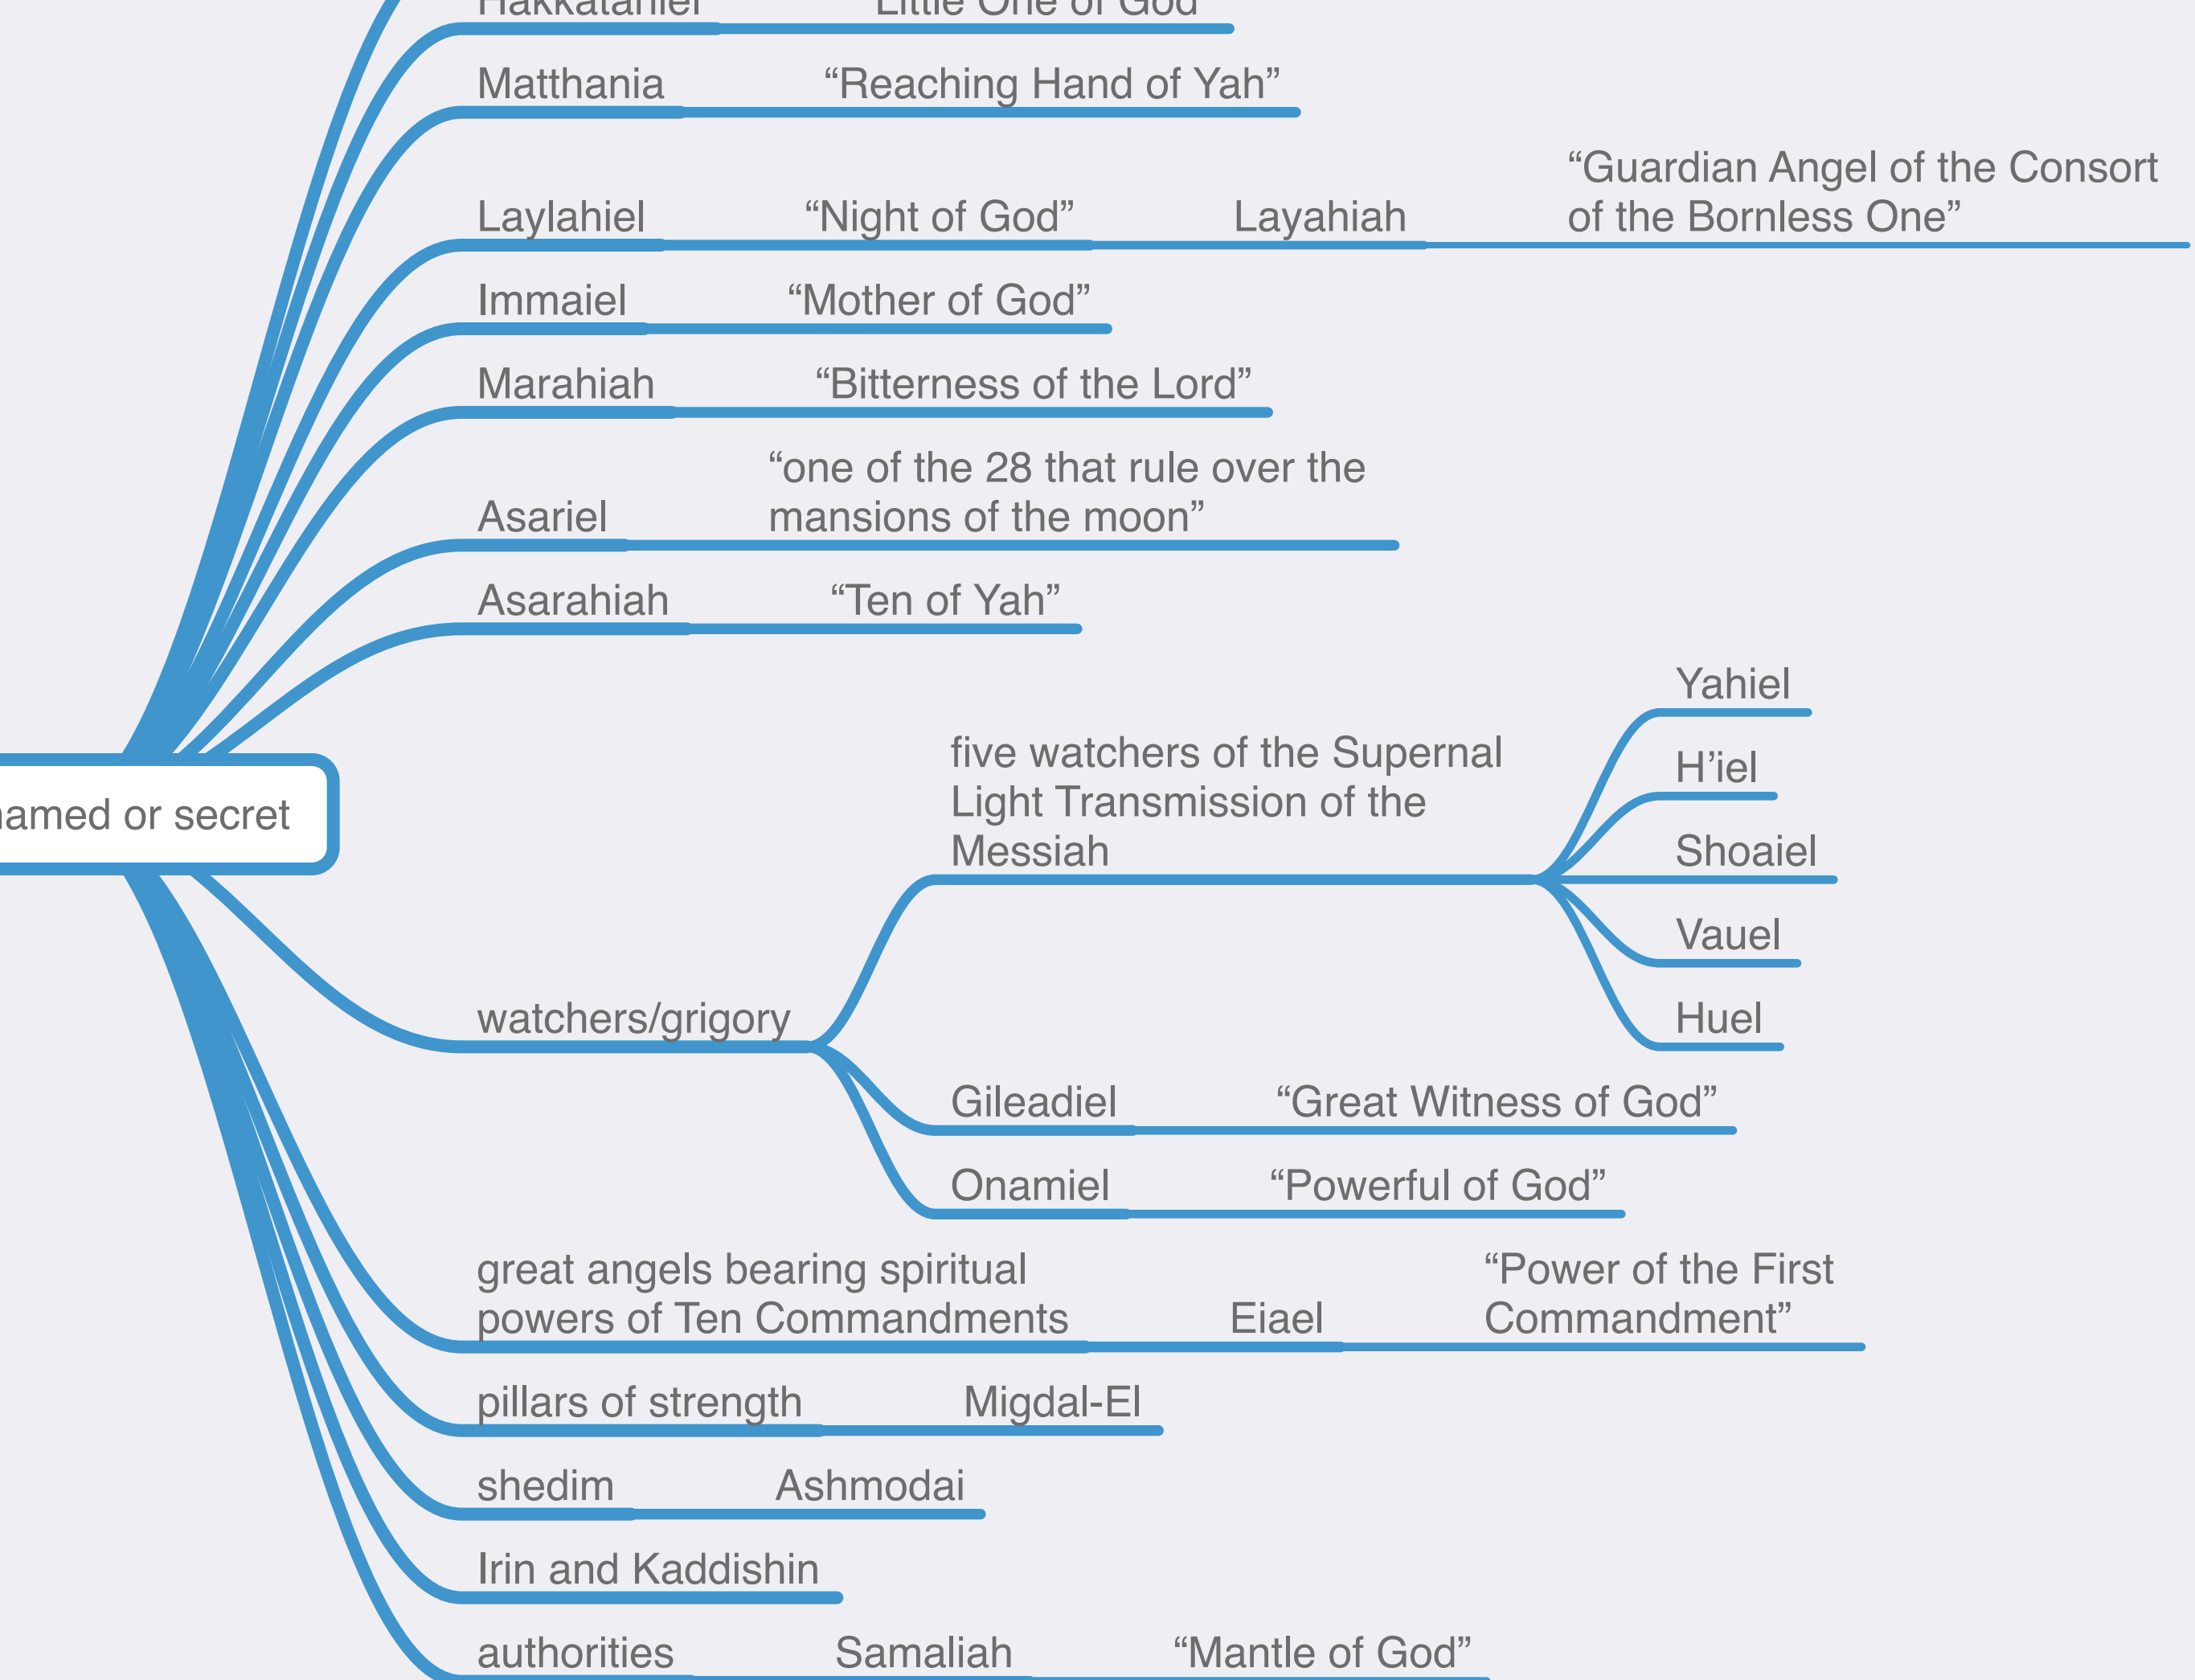

revealed

Design: Brother Brandon